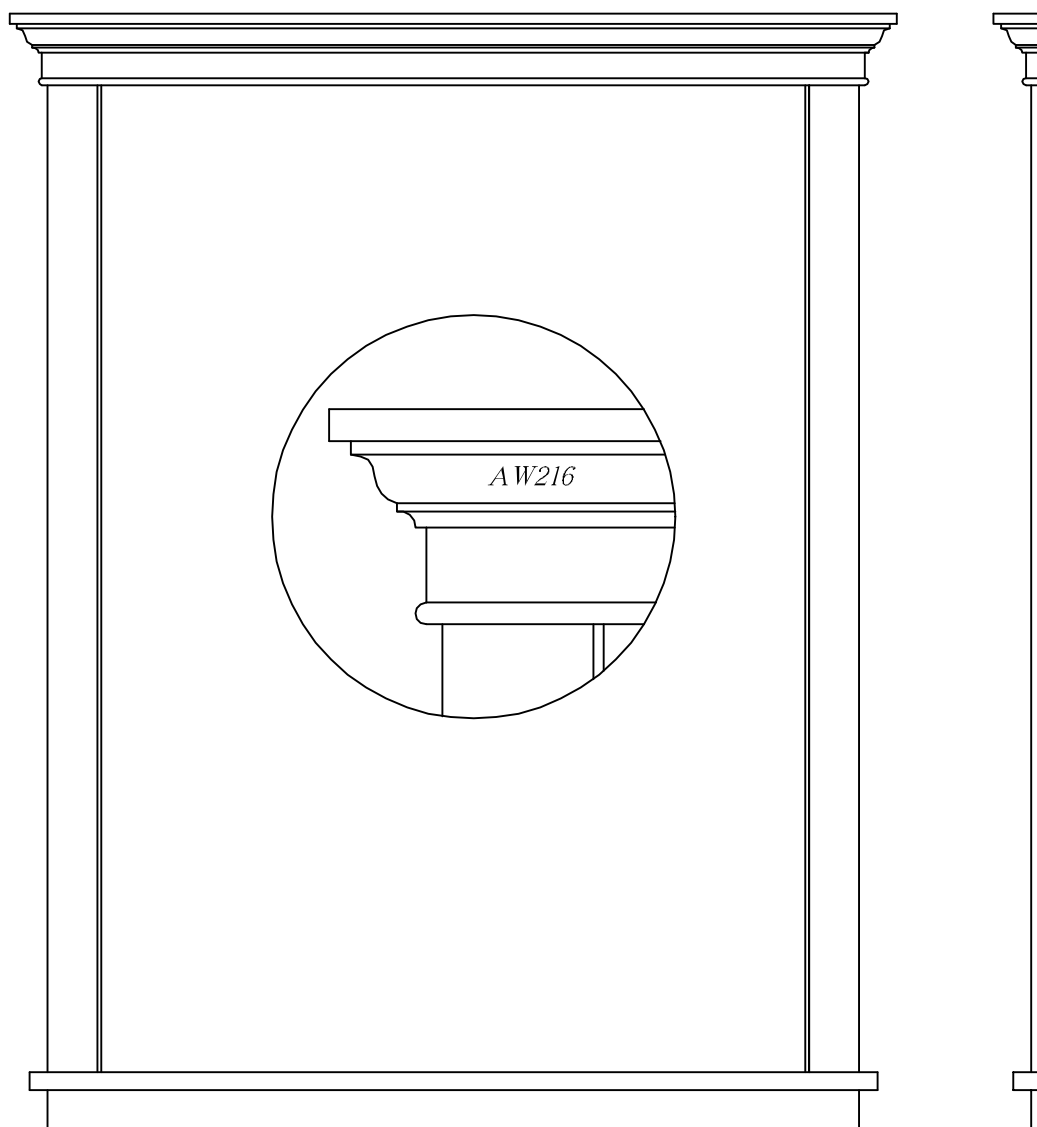

# ARCHITECTURAL WOODWORKING

P.O. BOX 395 BARRE, VERMONT 05641

PH: 802-479-7200 FAX: 802-479-7201 TOLL FREE: 1-800-281-5824

*STOCK HEAD 216  
FOR DOORS AND WINDOWS*

WEBSITE : [www.architecturalwoodworking.info](http://www.architecturalwoodworking.info)