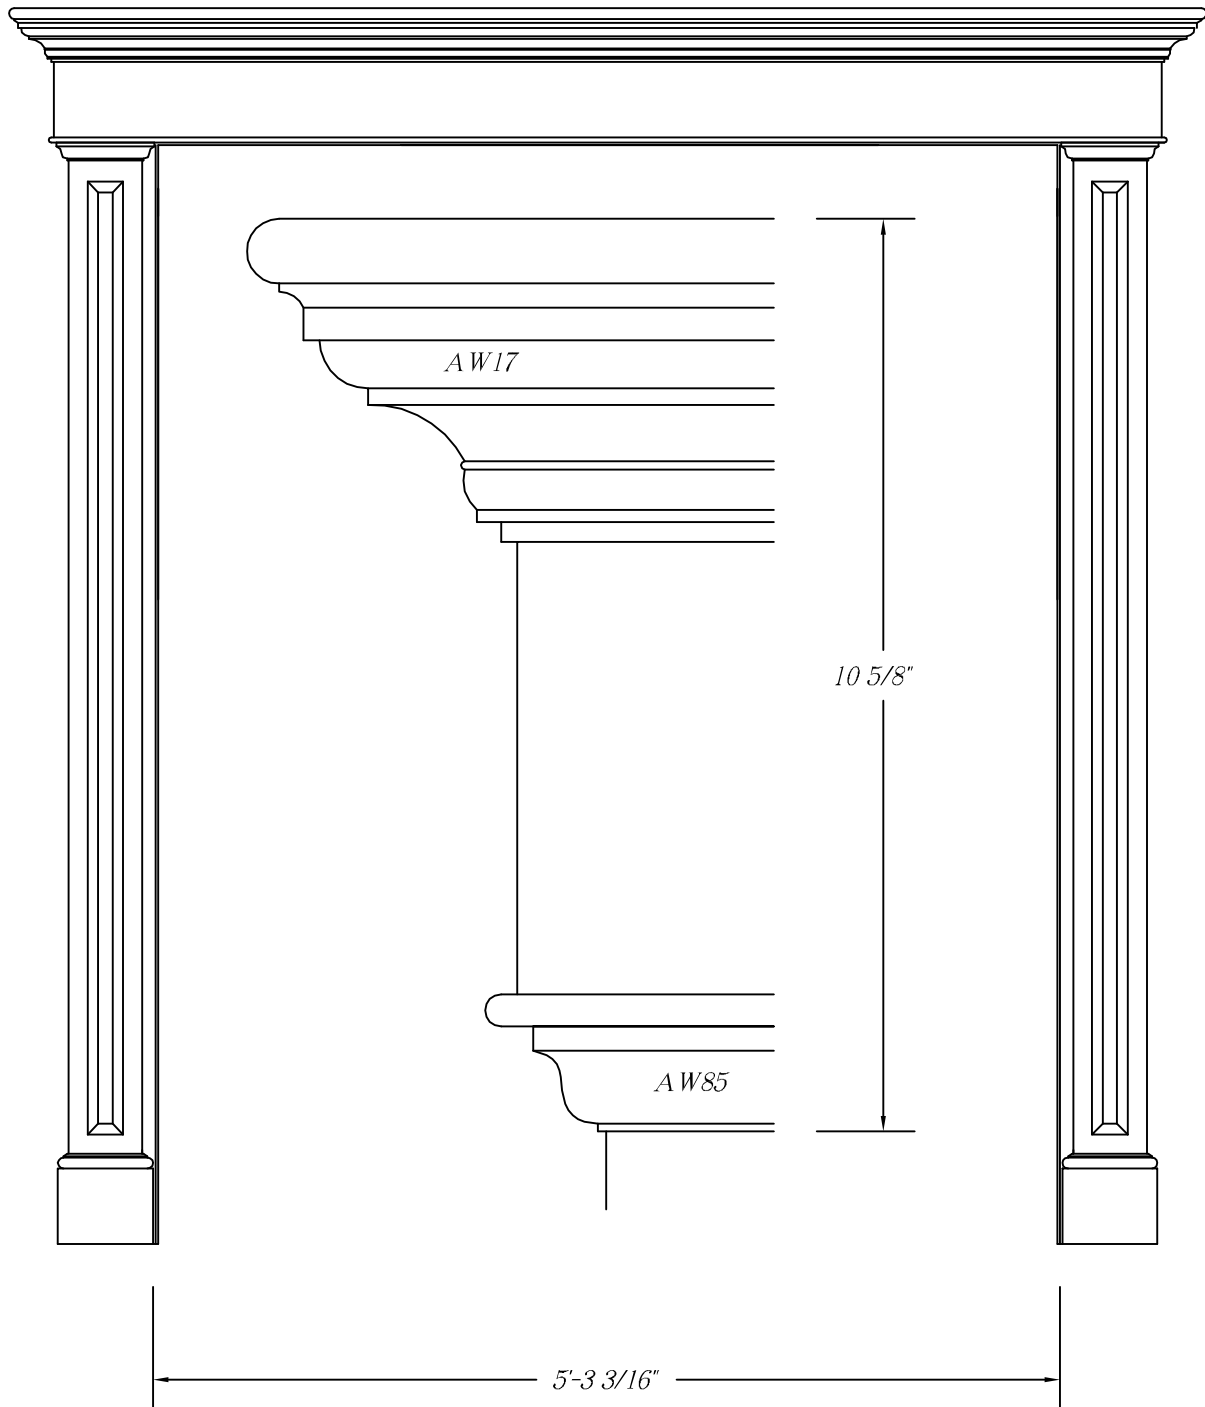

ARCHITECTURAL WOODWORKING

P.O. BOX 395 BARRE, VERMONT 05641

PH: 802-479-7200 FAX: 802-479-7201 TOLL FREE: 1-800-281-5824

STOCK OPENING 17

WEBSITE : www.architecturalwoodworking.info

EMAIL : aw05602@myfairpoint.net