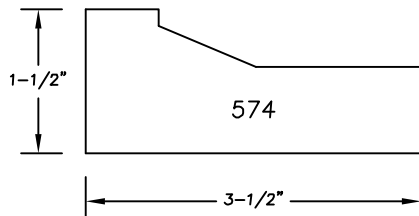

ARCHITECTURAL WOODWORKING

P.O. BOX 395 BARRE, VERMONT 05641

PH: 802-479-7200 FAX: 802-479-7201 TOLL FREE: 1-800-281-5824

PLINTH BLOCK COLLECTION

NOT TO SCALE

WEBSITE : www.architecturalwoodworking.info

EMAIL : aw05602@myfairpoint.net