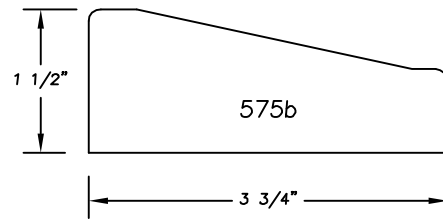

ARCHITECTURAL WOODWORKING

P.O. BOX 395 BARRE, VERMONT 05641

PH: 802-479-7200 FAX: 802-479-7201 TOLL FREE: 1-800-281-5824

PLINTH BLOCK COLLECTION

NOT TO SCALE

WEBSITE : www.architecturalwoodworking.info

EMAIL : aw05602@myfairpoint.net