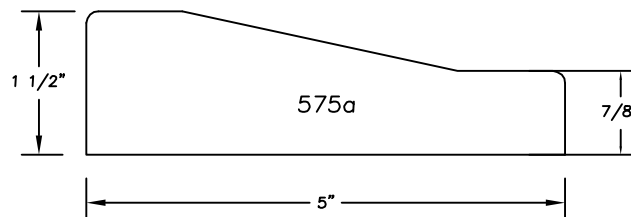

ARCHITECTURAL WOODWORKING

P.O. BOX 395 BARRE, VERMONT 05641

PH: 802-479-7200 FAX: 802-479-7201 TOLL FREE: 1-800-281-5824

PLINTH BLOCK COLLECTION

NOT TO SCALE

WEBSITE : www.architecturalwoodworking.info

EMAIL : aw05602@myfairpoint.net