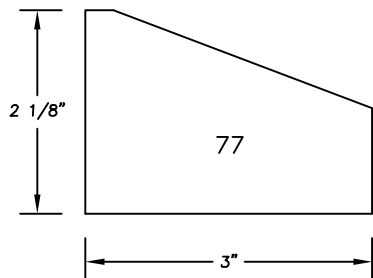

ARCHITECTURAL WOODWORKING

P.O. BOX 395 BARRE, VERMONT 05641

PH: 802-479-7200 FAX: 802-479-7201 TOLL FREE: 1-800-281-5824

PLINTH BLOCK COLLECTION

NOT TO SCALE

WEBSITE : www.architecturalwoodworking.info

EMAIL : aw05602@myfairpoint.net