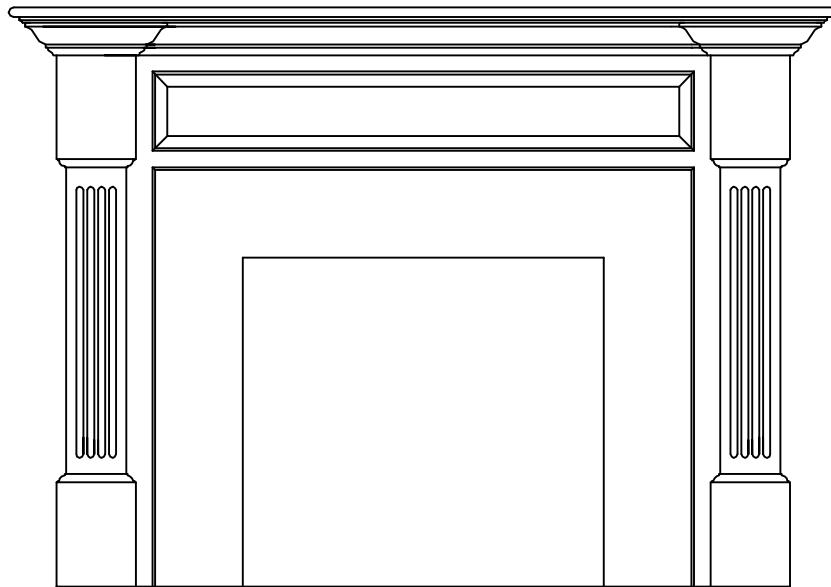

ARCHITECTURAL WOODWORKING

P.O. BOX 395 BARRE, VERMONT 05641

PH: 802-479-7200 FAX: 802-479-7201 TOLL FREE: 1-800-281-5824

FIREPLACE MANTLES

OF

ARCHITECTURAL WOODWORKING

*CUSTOM MILLWORK
CABINETRY*

NOT TO SCALE