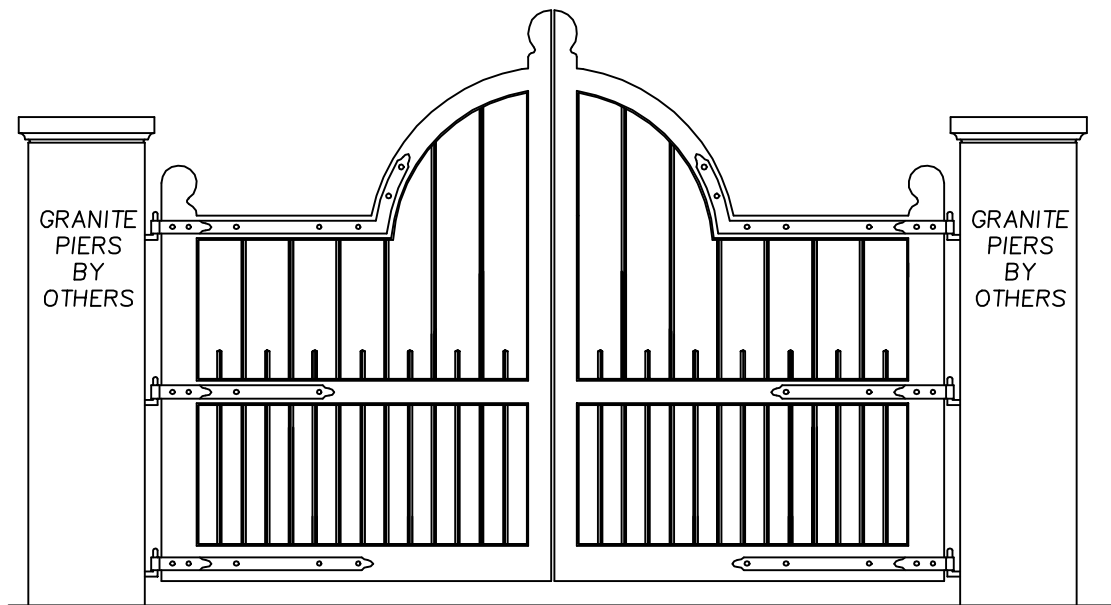

ARCHITECTURAL WOODWORKING

P.O. BOX 395 BARRE, VERMONT 05641

PH: 802-479-7200 FAX: 802-479-7201 TOLL FREE: 1-800-281-5824

GATE

NOT TO SCALE

WEBSITE : www.architecturalwoodworking.info

EMAIL : aw05602@myfairpoint.net