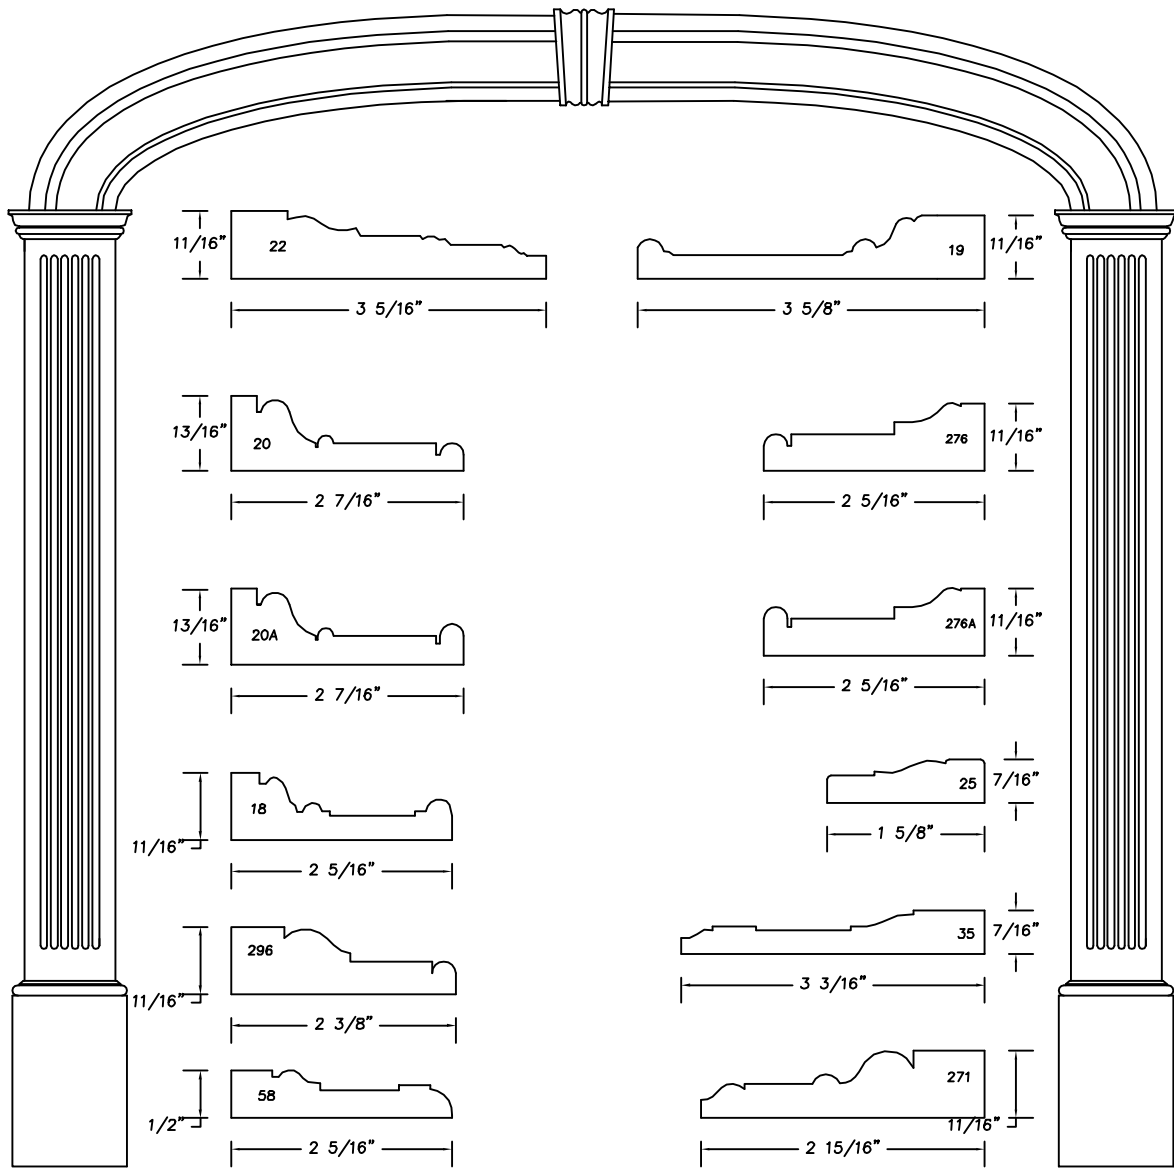

ARCHITECTURAL WOODWORKING

P.O. BOX 395 BARRE, VERMONT 05641

PH: 802-479-7200 FAX: 802-479-7201 TOLL FREE: 1-800-281-5824

CURVED & ELLIPTICAL MOULDINGS

NOT TO SCALE

WEBSITE : www.architecturalwoodworking.info