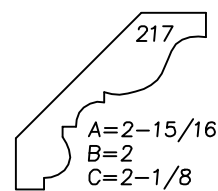

# ARCHITECTURAL WOODWORKING

P.O. BOX 395 BARRE, VERMONT 05641

PH: 802-479-7200 FAX: 802-479-7201 TOLL FREE: 1-800-281-5824

DIMENSION LAYOUT

NOT TO SCALE

WEBSITE : [www.architecturalwoodworking.info](http://www.architecturalwoodworking.info)