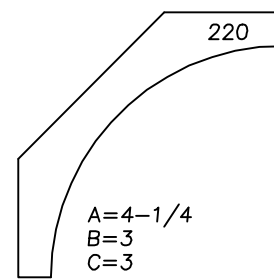

# ARCHITECTURAL WOODWORKING

P.O. BOX 395 BARRE, VERMONT 05641

PH: 802-479-7200 FAX: 802-479-7201 TOLL FREE: 1-800-281-5824

DIMENSION LAYOUT

NOT TO SCALE

WEBSITE : [www.architecturalwoodworking.info](http://www.architecturalwoodworking.info)