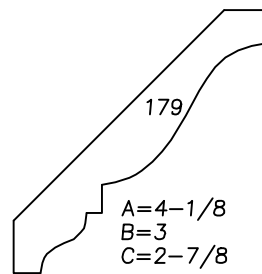

# ARCHITECTURAL WOODWORKING

P.O. BOX 395 BARRE, VERMONT 05641

PH: 802-479-7200 FAX: 802-479-7201 TOLL FREE: 1-800-281-5824

DIMENSION LAYOUT

NOT TO SCALE

WEBSITE : [www.architecturalwoodworking.info](http://www.architecturalwoodworking.info)