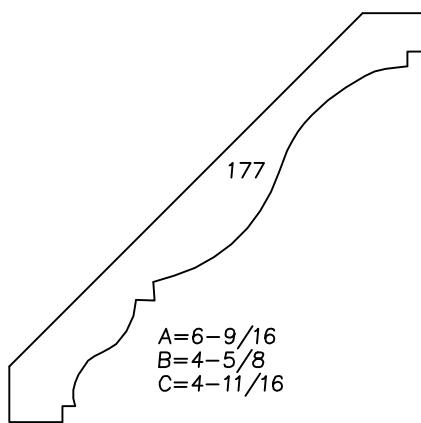

# ARCHITECTURAL WOODWORKING

P.O. BOX 395 BARRE, VERMONT 05641

PH: 802-479-7200 FAX: 802-479-7201 TOLL FREE: 1-800-281-5824

DIMENSION LAYOUT

NOT TO SCALE

WEBSITE : [www.architecturalwoodworking.info](http://www.architecturalwoodworking.info)