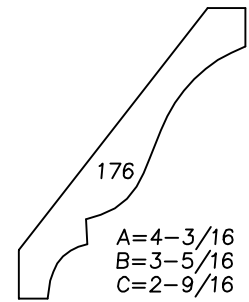

# ARCHITECTURAL WOODWORKING

P.O. BOX 395 BARRE, VERMONT 05641

PH: 802-479-7200 FAX: 802-479-7201 TOLL FREE: 1-800-281-5824

DIMENSION LAYOUT

NOT TO SCALE

WEBSITE : [www.architecturalwoodworking.info](http://www.architecturalwoodworking.info)