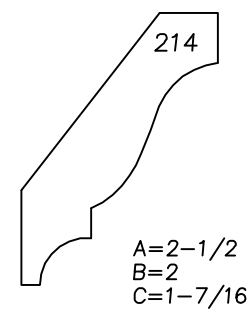

# ARCHITECTURAL WOODWORKING

P.O. BOX 395 BARRE, VERMONT 05641

PH: 802-479-7200 FAX: 802-479-7201 TOLL FREE: 1-800-281-5824

DIMENSION LAYOUT

NOT TO SCALE

WEBSITE : [www.architecturalwoodworking.info](http://www.architecturalwoodworking.info)