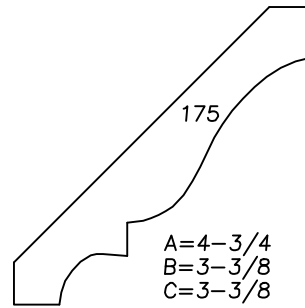

# ARCHITECTURAL WOODWORKING

P.O. BOX 395 BARRE, VERMONT 05641

PH: 802-479-7200 FAX: 802-479-7201 TOLL FREE: 1-800-281-5824

DIMENSION LAYOUT

NOT TO SCALE

WEBSITE : [www.architecturalwoodworking.info](http://www.architecturalwoodworking.info)