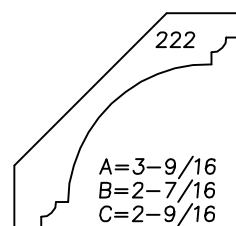

# ARCHITECTURAL WOODWORKING

P.O. BOX 395 BARRE, VERMONT 05641

PH: 802-479-7200 FAX: 802-479-7201 TOLL FREE: 1-800-281-5824

DIMENSION LAYOUT

NOT TO SCALE

WEBSITE : [www.architecturalwoodworking.info](http://www.architecturalwoodworking.info)