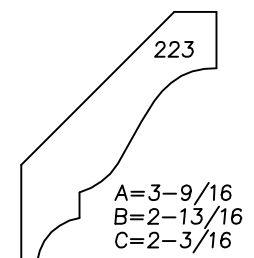

# ARCHITECTURAL WOODWORKING

P.O. BOX 395 BARRE, VERMONT 05641

PH: 802-479-7200 FAX: 802-479-7201 TOLL FREE: 1-800-281-5824

DIMENSION LAYOUT

NOT TO SCALE

WEBSITE : [www.architecturalwoodworking.info](http://www.architecturalwoodworking.info)