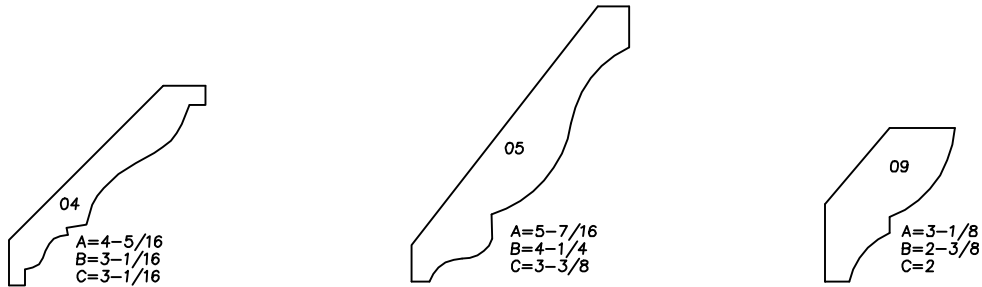

ARCHITECTURAL WOODWORKING

P.O. BOX 395 BARRE, VERMONT 05641

PH: 802-479-7200 FAX: 802-479-7201 TOLL FREE: 1-800-281-5824

DIMENSION LAYOUT

CROWN COLLECTION

NOT TO SCALE