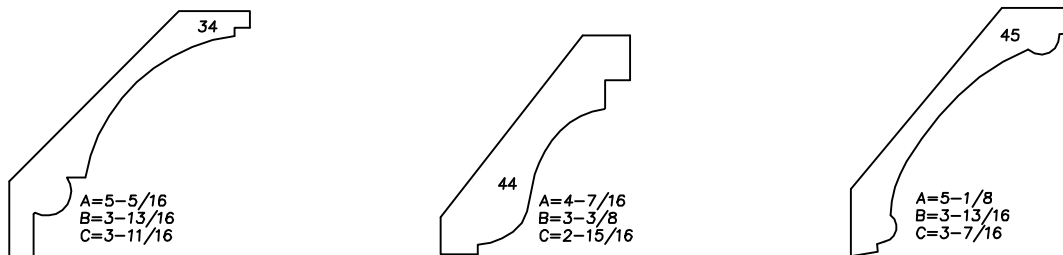

ARCHITECTURAL WOODWORKING

P.O. BOX 395 BARRE, VERMONT 05641

PH: 802-479-7200 FAX: 802-479-7201 TOLL FREE: 1-800-281-5824

DIMENSION LAYOUT

CROWN COLLECTION

NOT TO SCALE