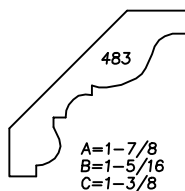

ARCHITECTURAL WOODWORKING

P.O. BOX 395 BARRE, VERMONT 05641

PH: 802-479-7200 FAX: 802-479-7201 TOLL FREE: 1-800-281-5824

DIMENSION LAYOUT

CROWN COLLECTION

NOT TO SCALE