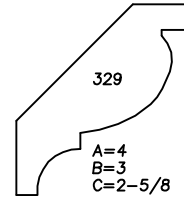

ARCHITECTURAL WOODWORKING

P.O. BOX 395 BARRE, VERMONT 05641

PH: 802-479-7200 FAX: 802-479-7201 TOLL FREE: 1-800-281-5824

DIMENSION LAYOUT

CROWN COLLECTION

NOT TO SCALE