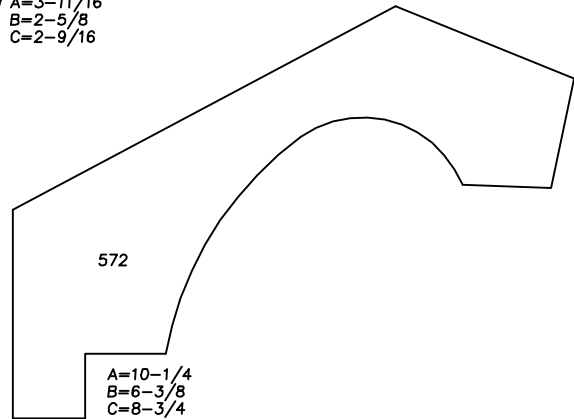

ARCHITECTURAL WOODWORKING

P.O. BOX 395 BARRE, VERMONT 05641

PH: 802-479-7200 FAX: 802-479-7201 TOLL FREE: 1-800-281-5824

DIMENSION LAYOUT

CROWN COLLECTION

NOT TO SCALE