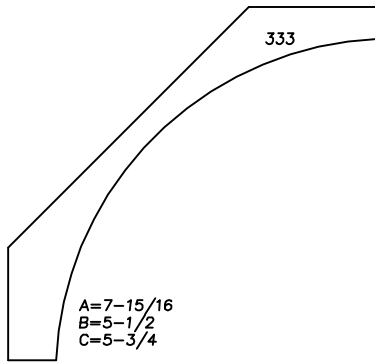

ARCHITECTURAL WOODWORKING

P.O. BOX 395 BARRE, VERMONT 05641

PH: 802-479-7200 FAX: 802-479-7201 TOLL FREE: 1-800-281-5824

DIMENSION LAYOUT

CROWN COLLECTION

NOT TO SCALE