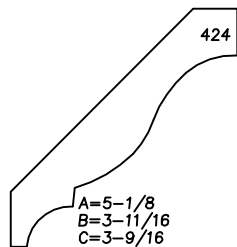

ARCHITECTURAL WOODWORKING

P.O. BOX 395 BARRE, VERMONT 05641

PH: 802-479-7200 FAX: 802-479-7201 TOLL FREE: 1-800-281-5824

DIMENSION LAYOUT

CROWN COLLECTION

NOT TO SCALE