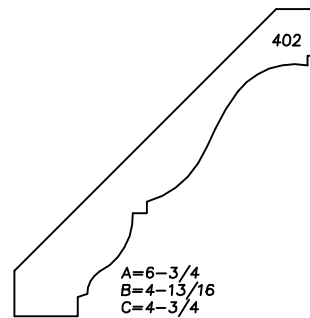

ARCHITECTURAL WOODWORKING

P.O. BOX 395 BARRE, VERMONT 05641

PH: 802-479-7200 FAX: 802-479-7201 TOLL FREE: 1-800-281-5824

DIMENSION LAYOUT

CROWN COLLECTION

NOT TO SCALE