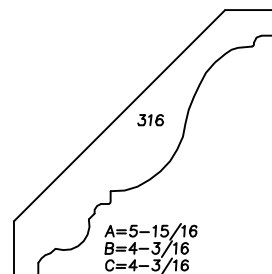

ARCHITECTURAL WOODWORKING

P.O. BOX 395 BARRE, VERMONT 05641

PH: 802-479-7200 FAX: 802-479-7201 TOLL FREE: 1-800-281-5824

DIMENSION LAYOUT

CROWN COLLECTION

NOT TO SCALE

WEBSITE : www.architecturalwoodworking.info