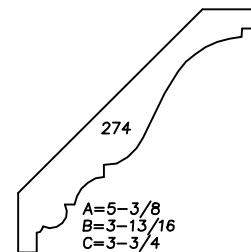

ARCHITECTURAL WOODWORKING

P.O. BOX 395 BARRE, VERMONT 05641

PH: 802-479-7200 FAX: 802-479-7201 TOLL FREE: 1-800-281-5824

DIMENSION LAYOUT

CROWN COLLECTION

NOT TO SCALE

WEBSITE : www.architecturalwoodworking.info