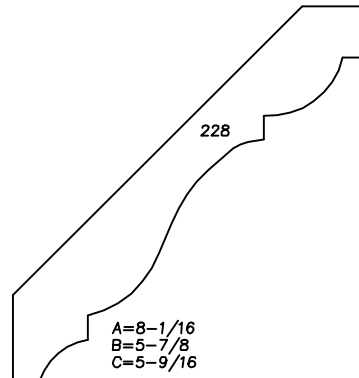

ARCHITECTURAL WOODWORKING

P.O. BOX 395 BARRE, VERMONT 05641

PH: 802-479-7200 FAX: 802-479-7201 TOLL FREE: 1-800-281-5824

DIMENSION LAYOUT

CROWN COLLECTION

NOT TO SCALE

WEBSITE : www.architecturalwoodworking.info