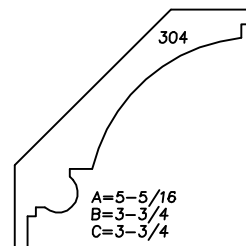

ARCHITECTURAL WOODWORKING

P.O. BOX 395 BARRE, VERMONT 05641

PH: 802-479-7200 FAX: 802-479-7201 TOLL FREE: 1-800-281-5824

DIMENSION LAYOUT

CROWN COLLECTION

NOT TO SCALE

WEBSITE : www.architecturalwoodworking.info