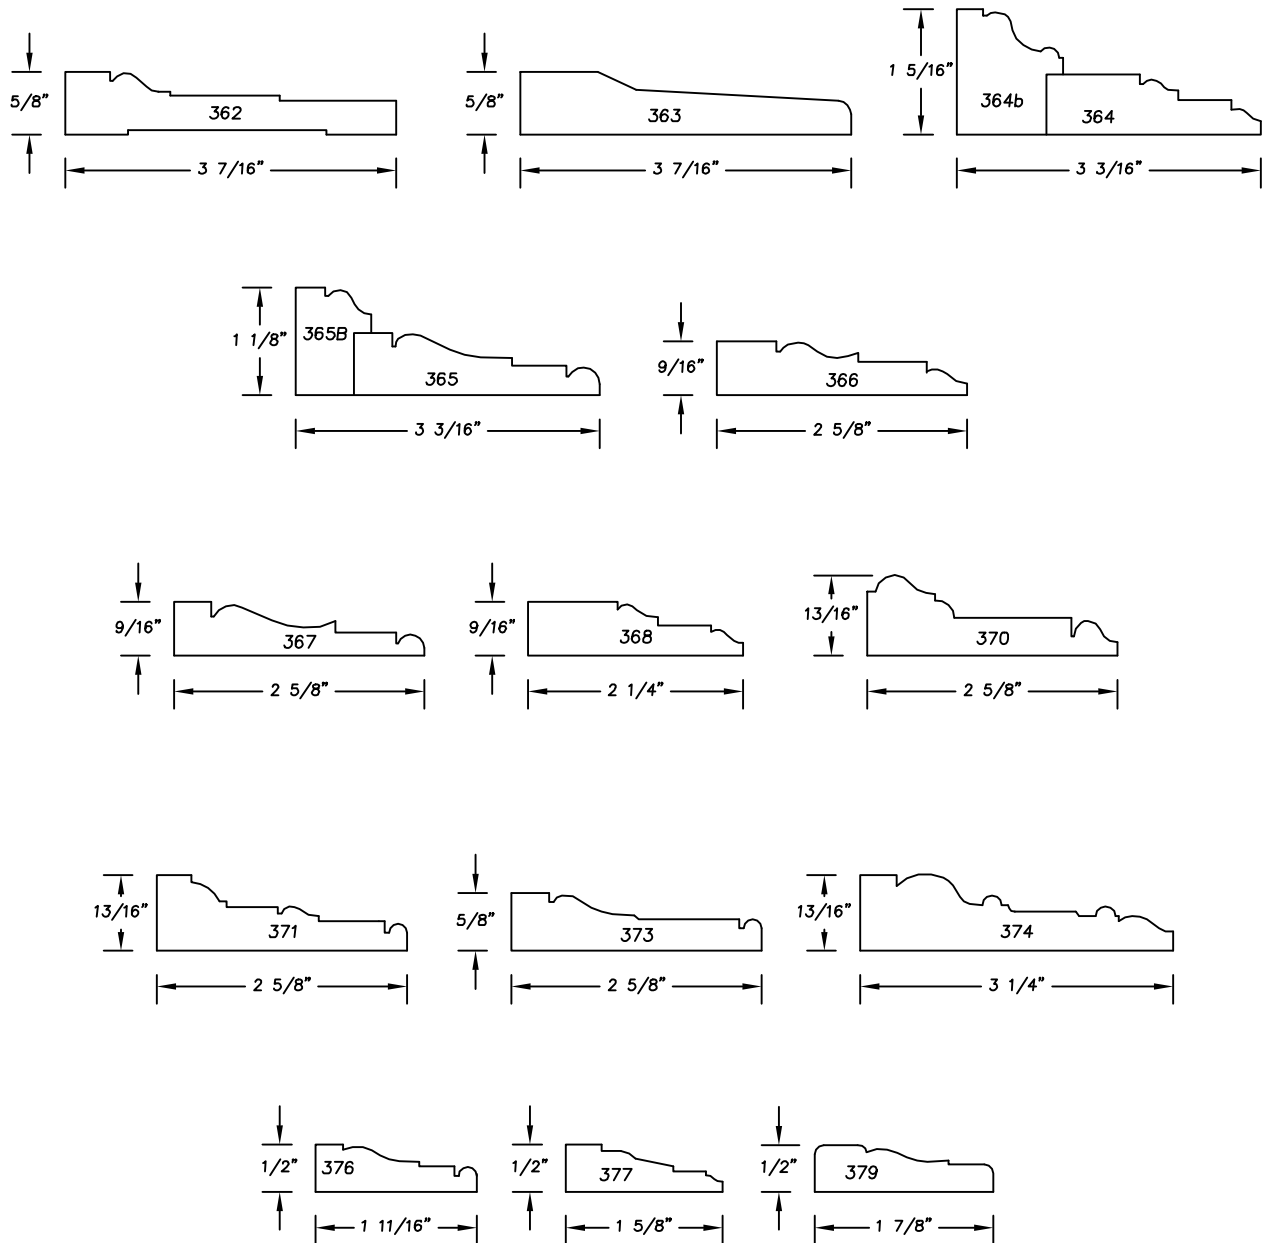

ARCHITECTURAL WOODWORKING

P.O. BOX 395 BARRE, VERMONT 05641

PH: 802-479-7200 FAX: 802-479-7201 TOLL FREE: 1-800-281-5824

CASING COLLECTION

NOT TO SCALE

WEBSITE : www.architecturalwoodworking.info

EMAIL : aw05602@myfairpoint.net